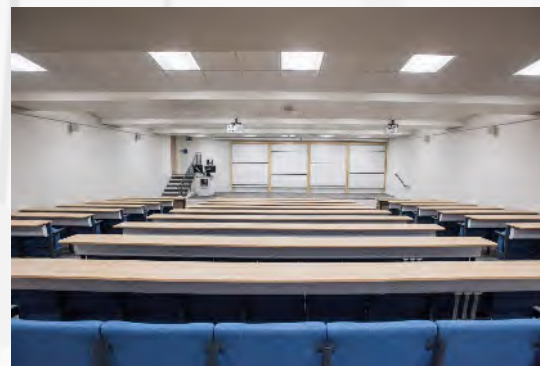

AUDIO VISUAL FACILITIES

Large Lecture Theatre LG.01	2 Projectors, 2 screens, whiteboards, audio system, lecture recording and streaming facilities, induction loop audio support.
IT Teaching Suite, LG.02	48 desktop computers, 3 LCD Wall mounted screens and whiteboards.
Small Lecture Room LG.03	Touchscreen and whiteboards.
Seminar Room 1 LG.04	Wall mounted LCD display and whiteboards.
Seminar Room 2 LG.05	Whiteboards
Ground floor social area	LCD display screen

CONTACT DETAILS

Mrs Beverley Lane, Department of Statistics, 24-29 St Giles', Oxford OX1 3LB
Tel: 01865 281536 **Email:** conference@stats.ox.ac.uk

Conference Facilities

The Department of Statistics moved to its newly-renovated building on St Giles' at the beginning of 2016, providing state-of-the-art teaching and conference facilities with modern space to allow collaboration and integration. It is perfectly situated for easy access to the centre of Oxford as well as the bustling coffee shops and restaurants of Jericho.

The self-contained lower ground floor conference suite includes a lecture theatre seating up to 120 people, a small lecture room for up to 34 people and an IT & Teaching suite for up to 48 people, plus two small meeting rooms. Full IT and audio/visual support is available including projectors, LCD wall mounted screens and touchscreens and induction loop audio support. There is also the option to record talks and to stream to other meeting rooms.

Room by Room

Large Lecture Theatre LG.01

Ground floor social area

IT Teaching Suite LG.02

Seminar Room 1 LG.04

Small Lecture Room LG.03

Seminar Room 2 LG.05